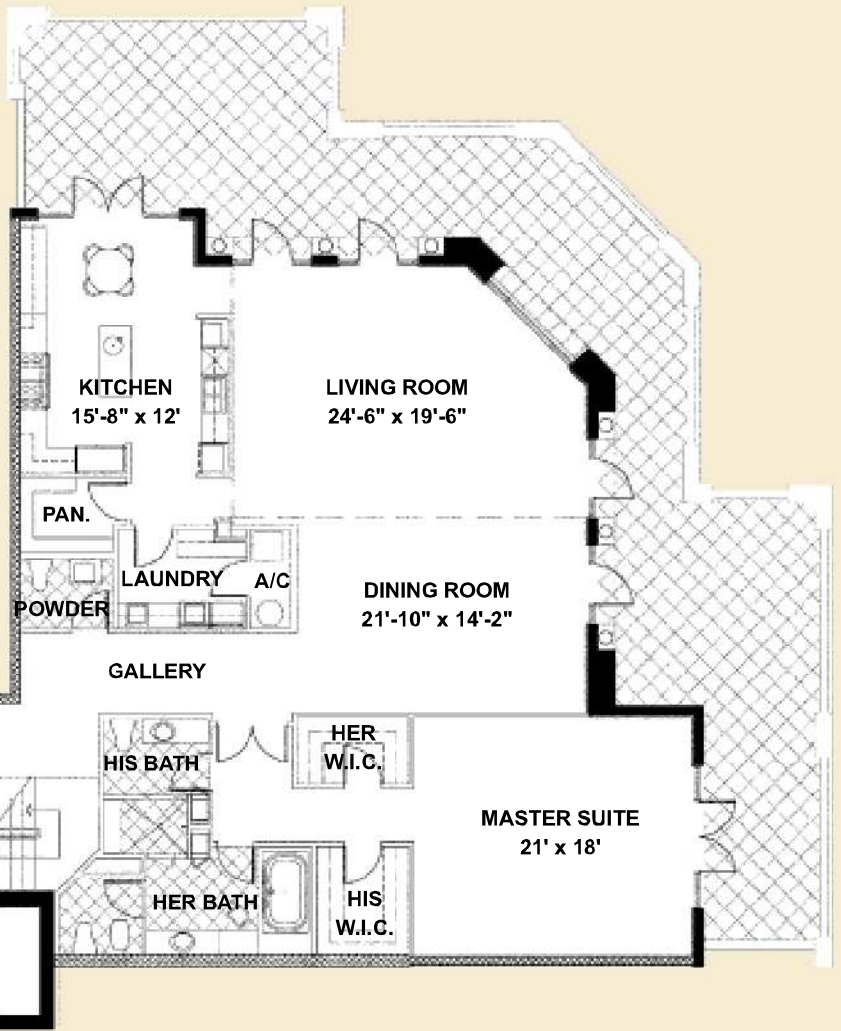

INTP A COASTAL WATERWAY

ATLANTIC OCEAN

PENTHOUSE

LOWER LEVEL

LOFT LEVEL

All dimensions are approximate. Floorplans of adjacent units may vary very slightly in square footage and/or number of closets due to positioning. Floorplans may be built in reverse depending on unit location. Plans, materials and specifications are subject to architectural and other revisions as they are deemed advisable by the developer, builder or architect, or as may be required by law.

Cinque

[Click and Drag to move the floorplan]