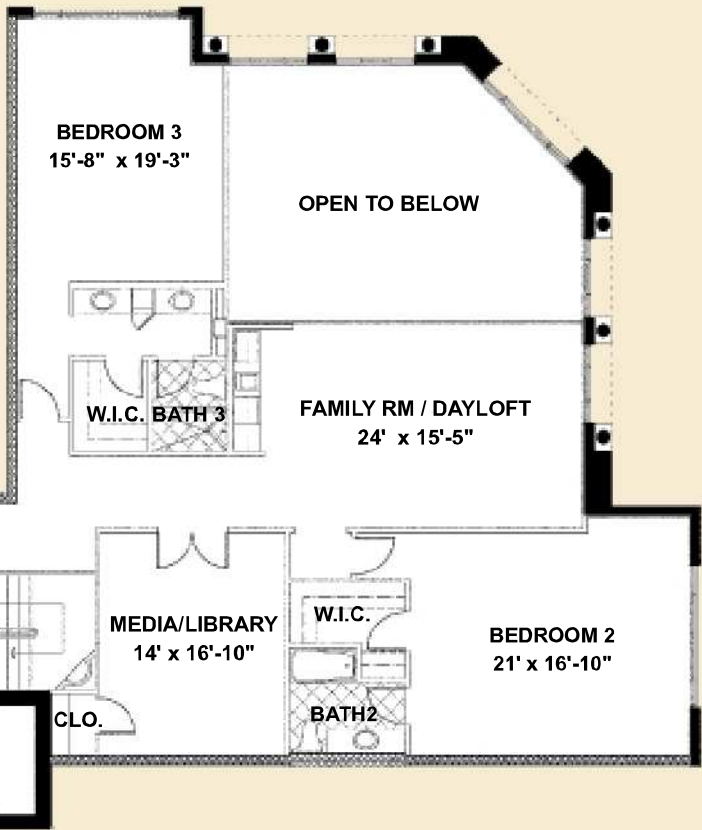

INTP A COASTAL WATERWAY

ATLANTIC OCEAN

PENTHOUSE

LOWER LEVEL

LOFT LEVEL

All dimensions are approximate. Floorplans of adjacent units may vary very slightly in square footage and/or number of closets due to positioning. Floorplans may be built in reverse depending on unit location. Plans, materials and specifications are subject to architectural and other revisions as they are deemed advisable by the developer, builder or architect, or as may be required by law.

Cinque

[Click and Drag to move the floorplan]