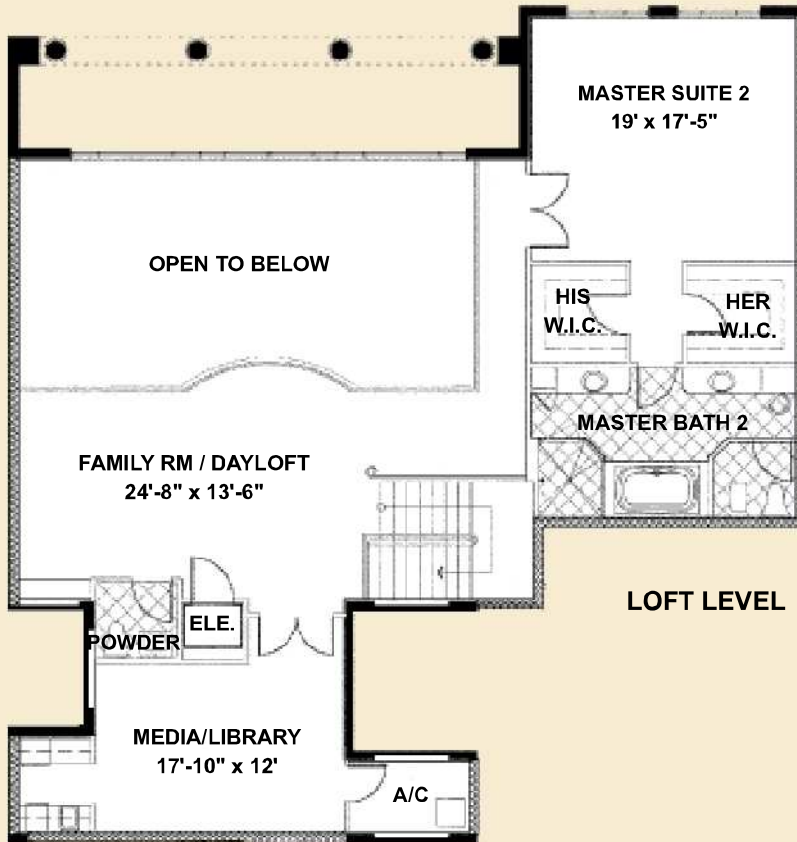

INTP A COA STAL WATERWAY

ATLANTIC OCEAN

PENTHOUSE

LOWER LEVEL

LOFT LEVEL

All dimensions are approximate. Floorplans of adjacent units may vary very slightly in square footage and/or number of closets due to positioning. Floorplans may be built in reverse depending on unit location. Plans, materials and specifications are subject to architectural and other revisions as they are deemed advisable by the developer, builder or architect, or as may be required by law.