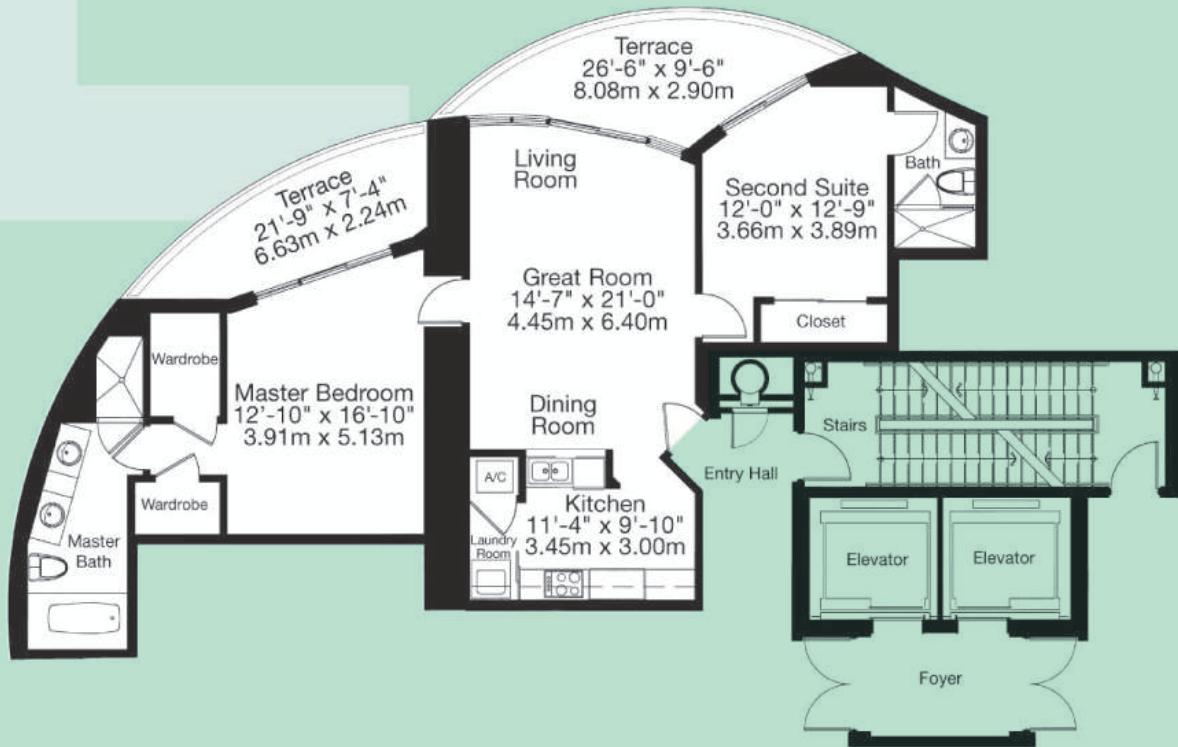

E

2 Bedrooms, 2 Baths

Living: 1,301 square feet (120.90 m²)

Terrace: 264 square feet (24.50 m²)

Total: 1,565 square feet (145.40 m²)

CallKatia.com

OceanFour