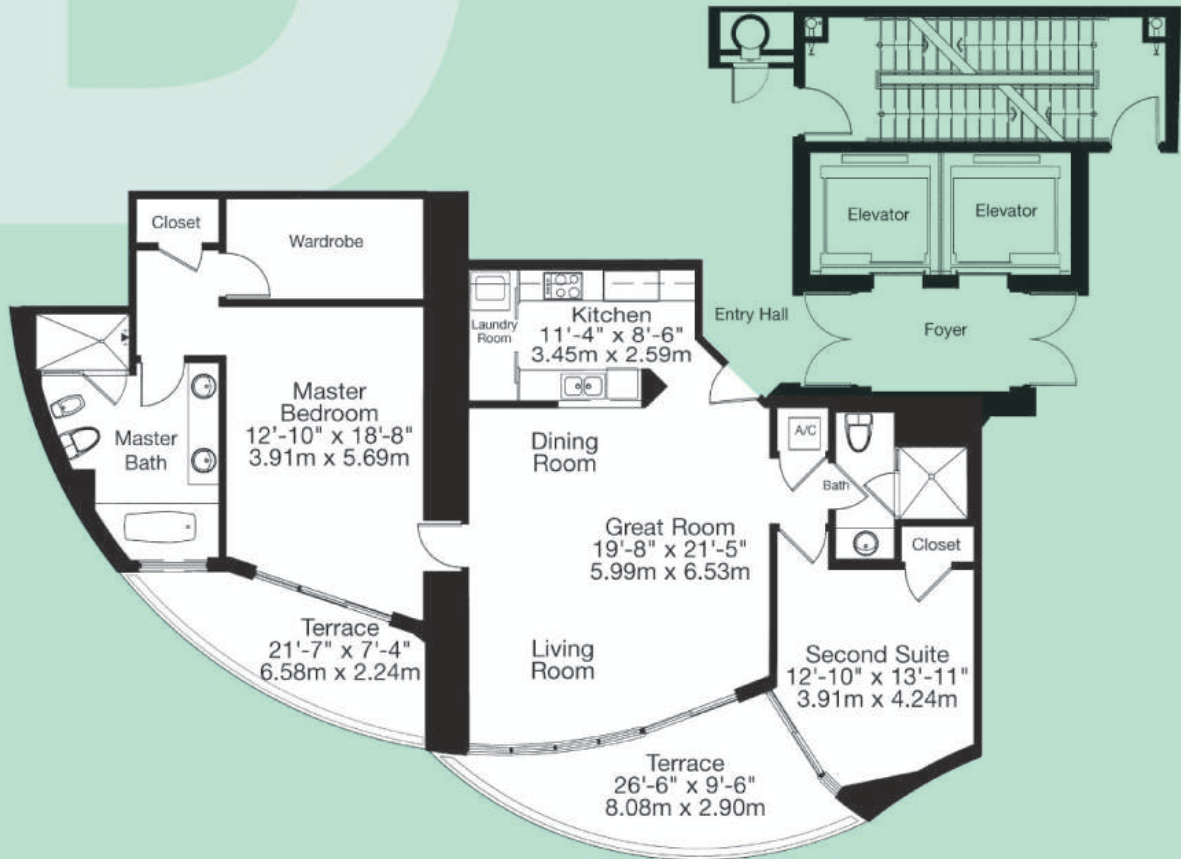

D

2 Bedrooms, 2 Baths

Living: 1,583 square feet (147.10 m²)
Terrace: 287 square feet (26.70 m²)
Total: 1,870 square feet (173.80 m²)

CallKatia.com

OceanFour