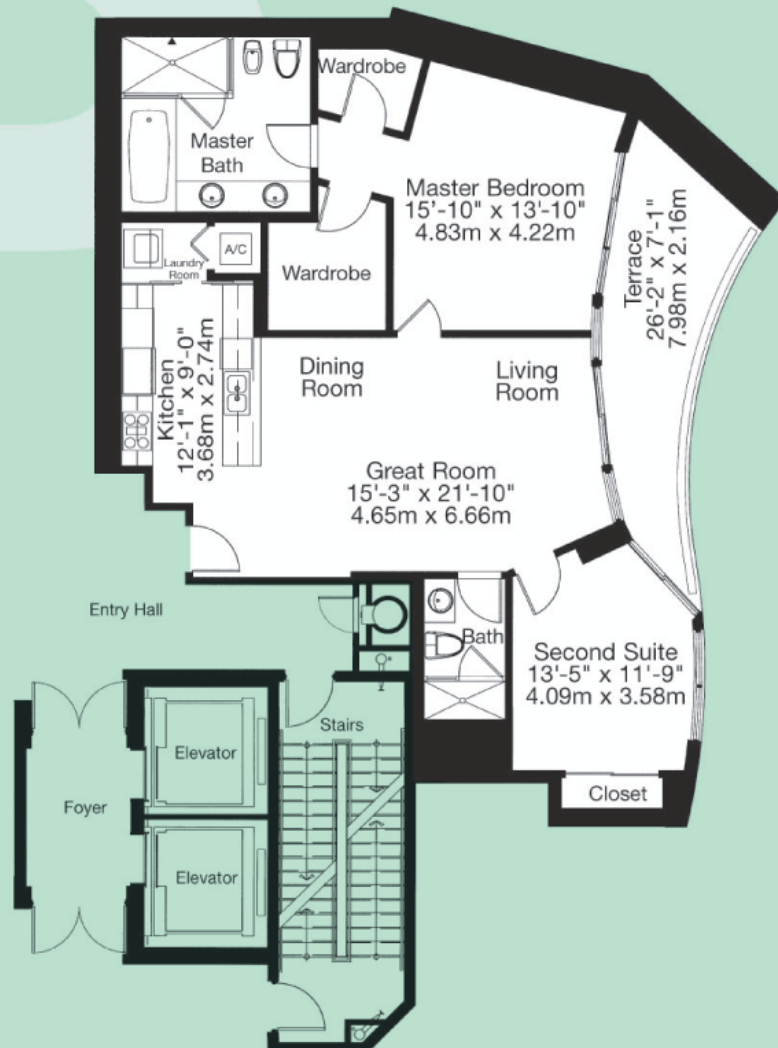

B

2 Bedrooms, 2 Baths

Living: 1,396 square feet (129.70 m²)

Terrace: 186 square feet (17.30 m²)

Total: 1,582 square feet (147.00 m²)

CallKatia.com

OceanFour