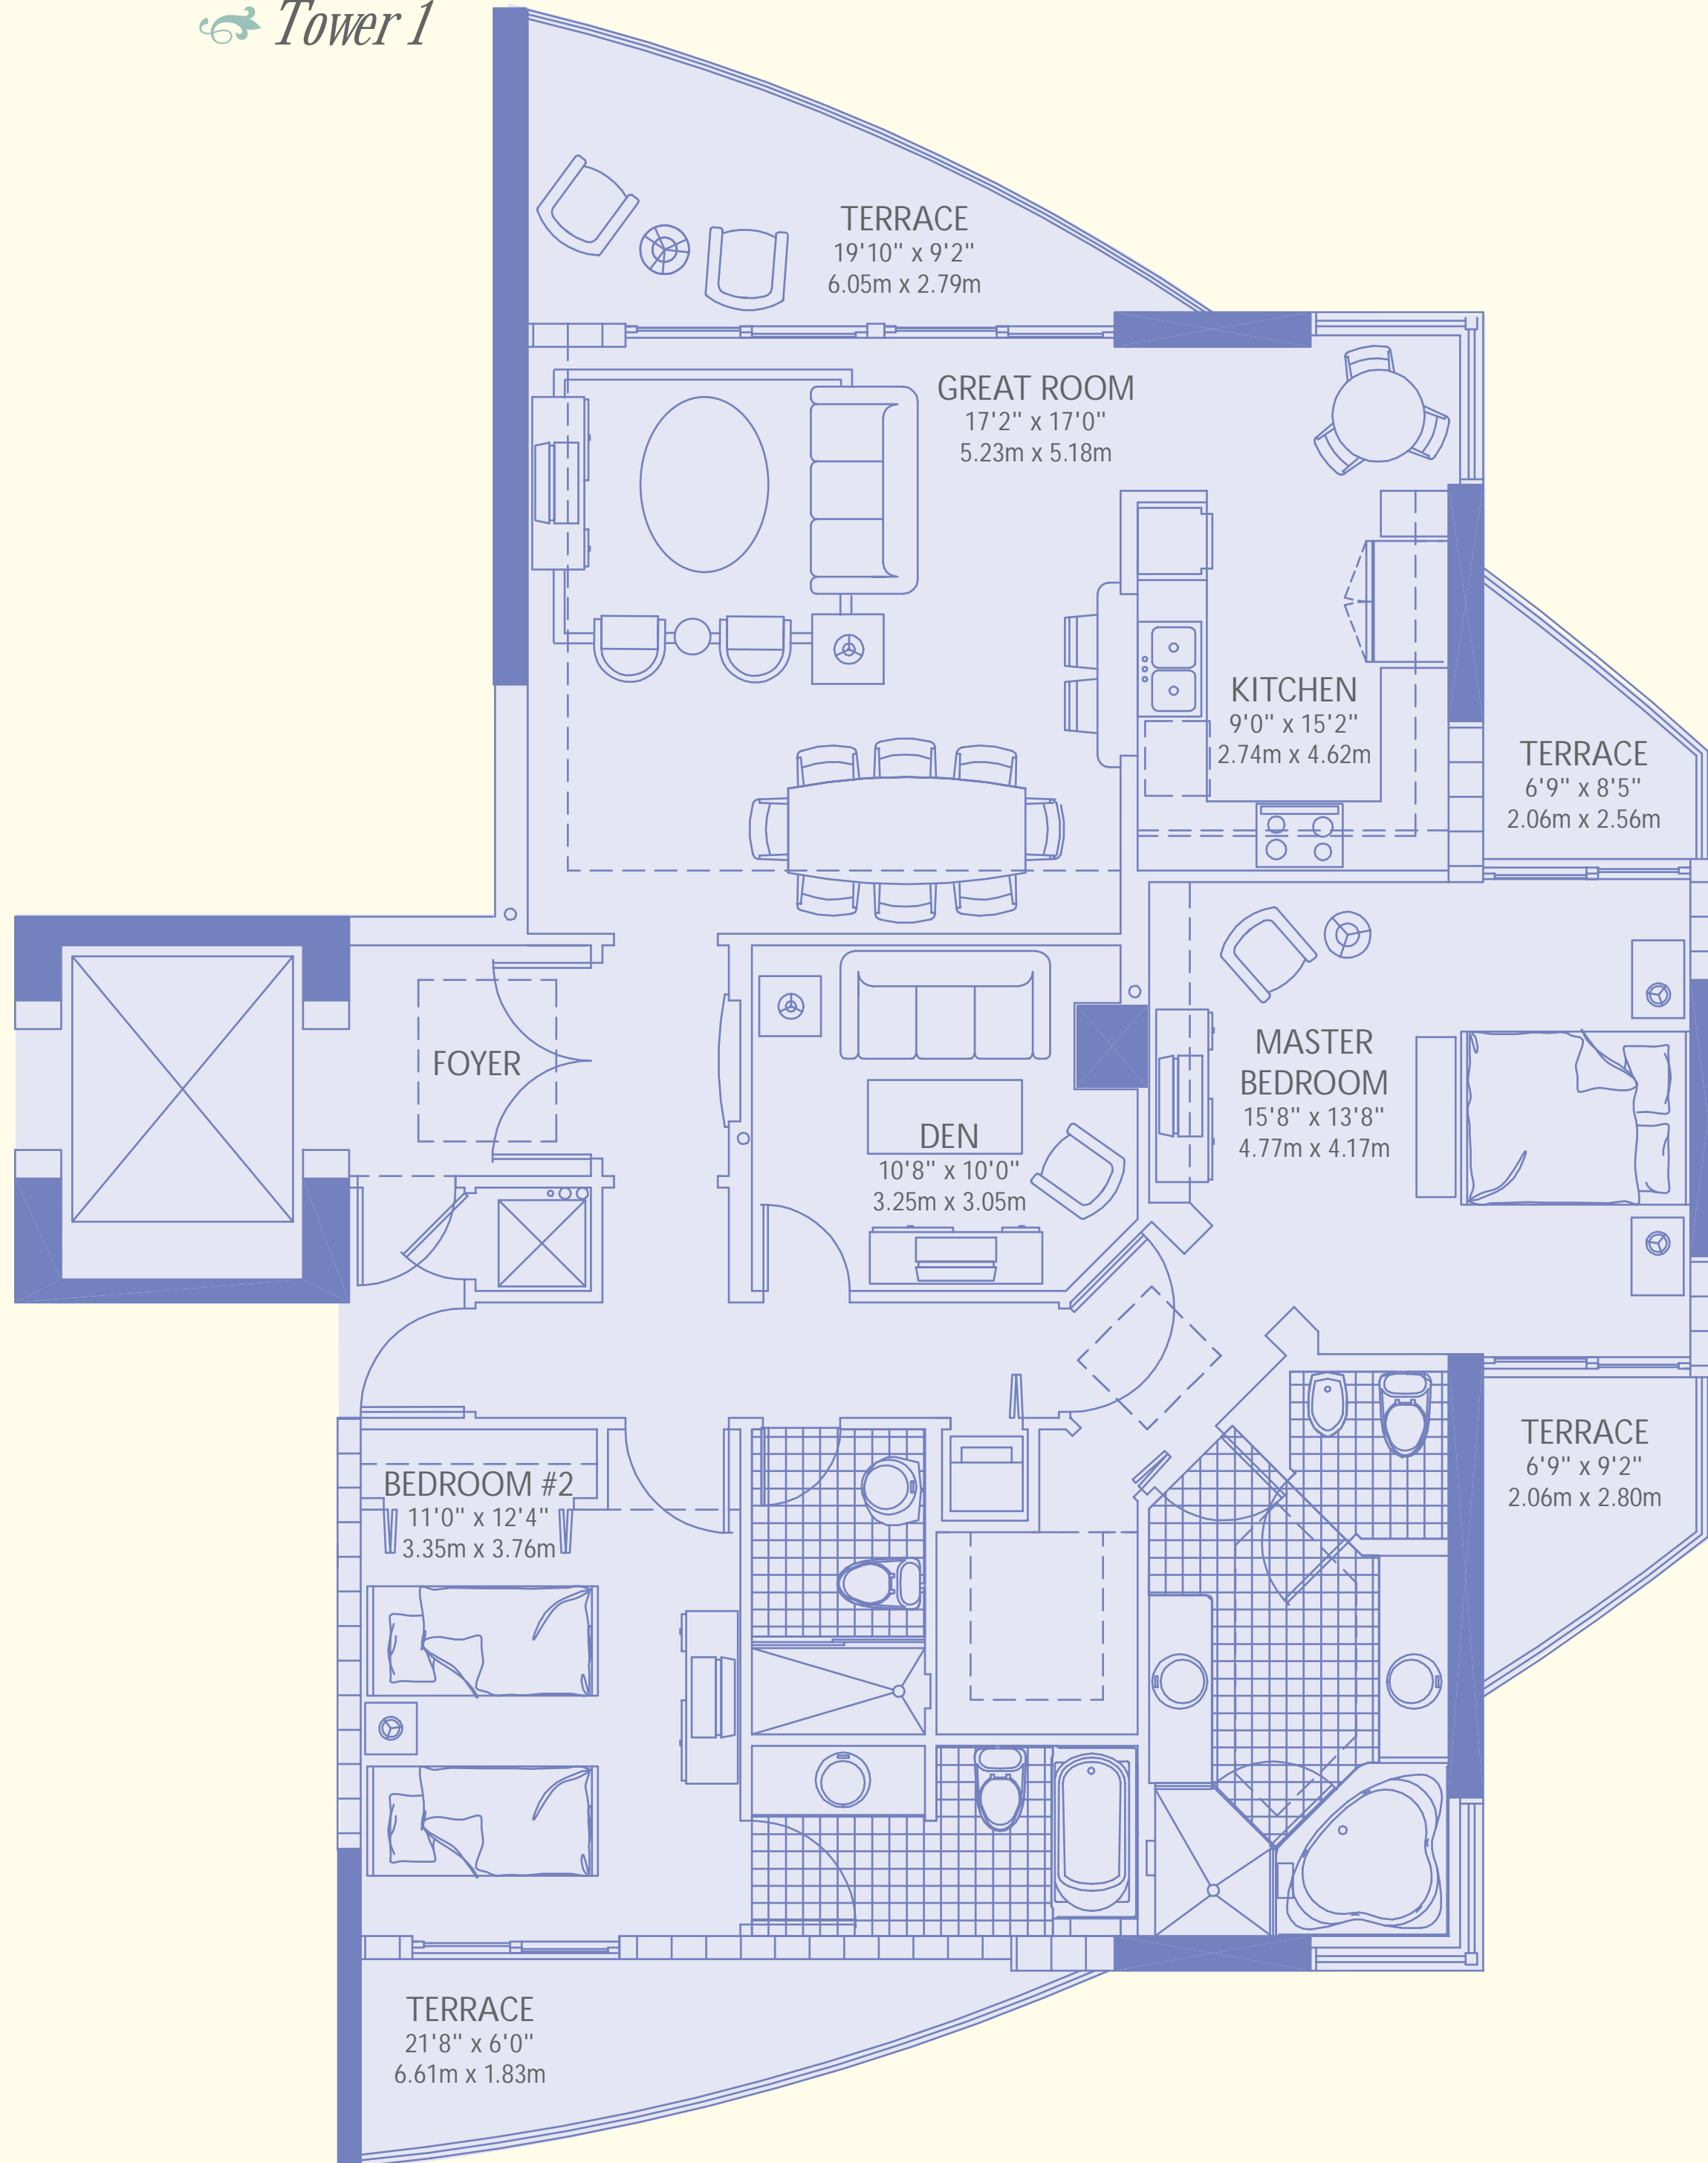

*Residence D*

2 BEDROOM AND DEN 3 BATH		
INTERIOR	1,545 SQ.FT.	143.53 M <sup>2</sup>
TERRACE	273 SQ.FT.	25.36 M <sup>2</sup>
TOTAL	1,818 SQ.FT.	168.89 M <sup>2</sup>

*Tower 1*

*Key Plan*